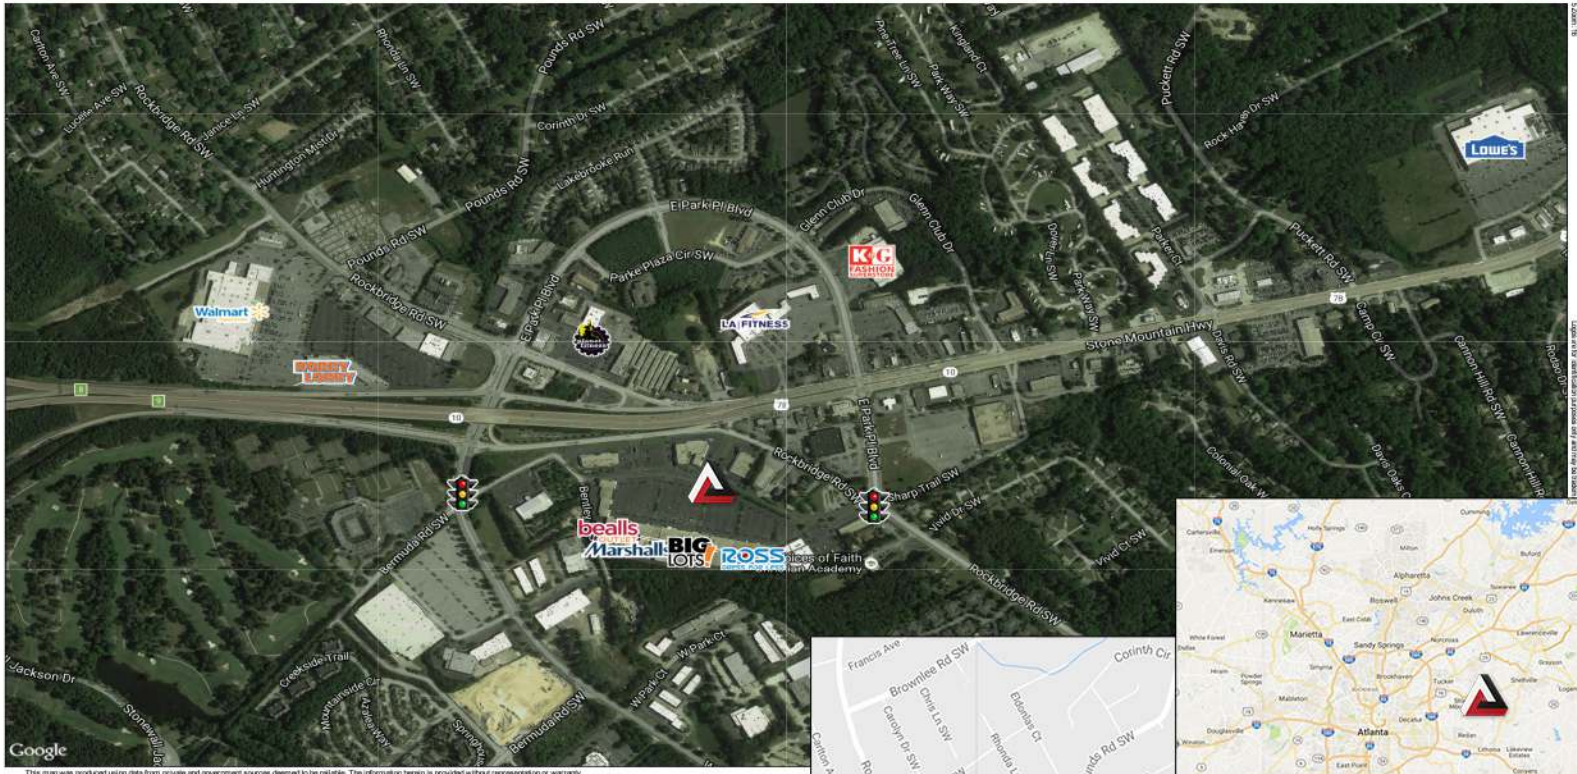

AVAILABLE
860 - 9,900 SF

2016 DEMOGRAPHICS	1 mile	3 mile	5 mile
Total Population	4,438	41,937	158,805
Households	1,766	15,237	56,356
Average HH Income	\$75,258	\$90,167	\$77,748
Daytime Population	3,296	11,638	38,115
Drive Time Population			
	5 min	10 min	15 min
	28,046	190,514	526,542

GLA: 335,613 Square Feet **Anchor Tenants:** Ross, Marshalls, Big Lots, Bealls Outlet

Traffic: 56,800 AADT on US Hwy 78 **Access:** Several access points along US 78 and Rockbridge Rd
 38,400 AADT on Rockbridge Rd

Signage: Signage on Hwy 78

Highlights: Located approximately 30 miles east of Atlanta in the city of Stone Mountain, close to Stone Mountain Park. Strong national tenants, including Ross, Marshall's, Bealls Outlet, and Big Lots.