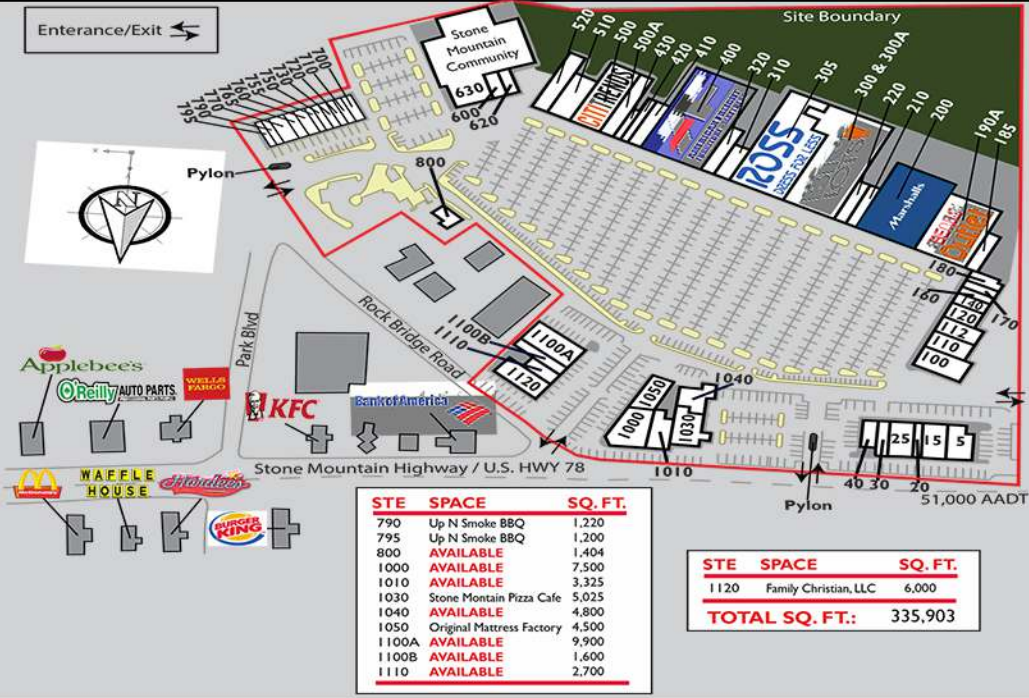

AVAILABLE
860 - 9,900 SF

2016 DEMOGRAPHICS	1 mile	3 mile	5 mile
Total Population	4,438	41,937	158,805
Households	1,766	15,237	56,356
Average HH Income	\$75,258	\$90,167	\$77,748
Daytime Population	3,296	11,638	38,115
Drive Time Population			
	5 min	10 min	15 min
	28,046	190,514	526,542

Kim Dart
770-356-1976
kim.dart@dartretail.com

Megann C. Lawrence
470-210-6880
meg@dartretail.com

124 Lakestone Pkwy • Woodstock, GA
770-356-1976 Phone • 480-772-4049 Fax
www.dartretail.com

STE	SPACE	SQ. FT.
5	AVAILABLE	2,990
15	Honey Baked Ham Co.	3,060
20	AVAILABLE	1,260
25	AVAILABLE	5,320
30	AVAILABLE	2,540
40	Leslie's Poolmart Inc.	4,000
100	Rack Room Shoes	5,000
110	Shoe Market	4,000
112	AVAILABLE	2,392
120	Village Podiatry Group	2,438
140	Orthodontic Centers	2,600
160	Diamond Nail	1,105
170	AVAILABLE	1,235
180	AVAILABLE	1,260
185	Citi Financial Services	2,501
190A	Bealls Outlet	20,290
200	Marshalls	27,500
210	AVAILABLE	2,500
220	Cato	4,000
300	Big Lots	26,355
300A	Big Lots	8,396
305	Ross Dress For Less	30,187
310	Payless Shoe Source	3,200
320	AVAILABLE	2,500
400	Am. Freight Furniture	32,000
410	AVAILABLE	4,500
420	AVAILABLE	1,500
430	AVAILABLE	1,300
500A	AVAILABLE	3,985
500	Citi Trends	12,515
510	AVAILABLE	6,000
520	Dots	5,600
600	Apple Butter Bakery	2,400
620	GNC	1,250
630	S.M. Community Center	37,000
700	Georgia Optometry Group	1,920
710	F&N Alterations, LLC	895
720	Stephens & Burrell	2,110
730	The Boone Clinic	1,500
750	AVAILABLE	1,765
755	AVAILABLE	860
760	AVAILABLE	1,000
765	Hair International	1,300
770	AVAILABLE	1,200

GLA: 335,613 Square Feet **Anchor Tenants:** Ross, Marshalls, Big Lots, Bealls Outlet

Traffic: 56,800 AADT on US Hwy 78 **Access:** Several access points along US 78 and Rockbridge Rd
 38,400 AADT on Rockbridge Rd

Signage: Signage on Hwy 78

Highlights: Located approximately 30 miles east of Atlanta in the city of Stone Mountain, close to Stone Mountain Park. Strong national tenants, including Ross, Marshall's, Bealls Outlet, and Big Lots.