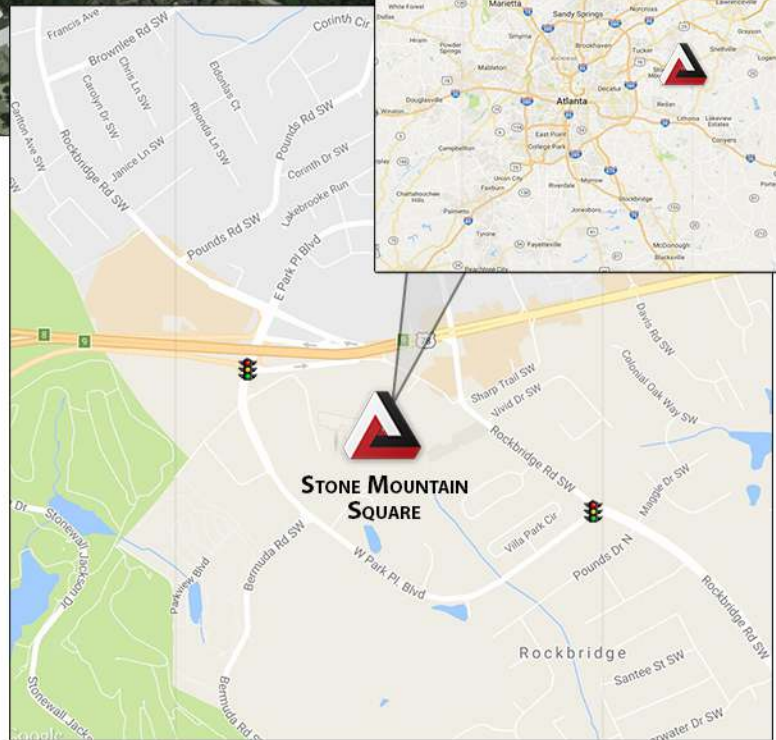

AVAILABLE
860 - 9,900 SF

2016 DEMOGRAPHICS	1 mile	3 mile	5 mile
Total Population	4,438	41,937	158,805
Households	1,766	15,237	56,356
Average HH Income	\$75,258	\$90,167	\$77,748
Daytime Population	3,296	11,638	38,115
Drive Time Population			
	5 min	10 min	15 min
	28,046	190,514	526,542

GLA: 335,613 Square Feet **Anchor Tenants:** Ross, Marshalls, Big Lots, Bealls Outlet

Traffic: 56,800 AADT on US Hwy 78 **Access:** Several access points along US 78 and Rockbridge Rd
 38,400 AADT on Rockbridge Rd

Signage: Signage on Hwy 78

Highlights: Located approximately 30 miles east of Atlanta in the city of Stone Mountain, close to Stone Mountain Park. Strong national tenants, including Ross, Marshall's, Bealls Outlet, and Big Lots.